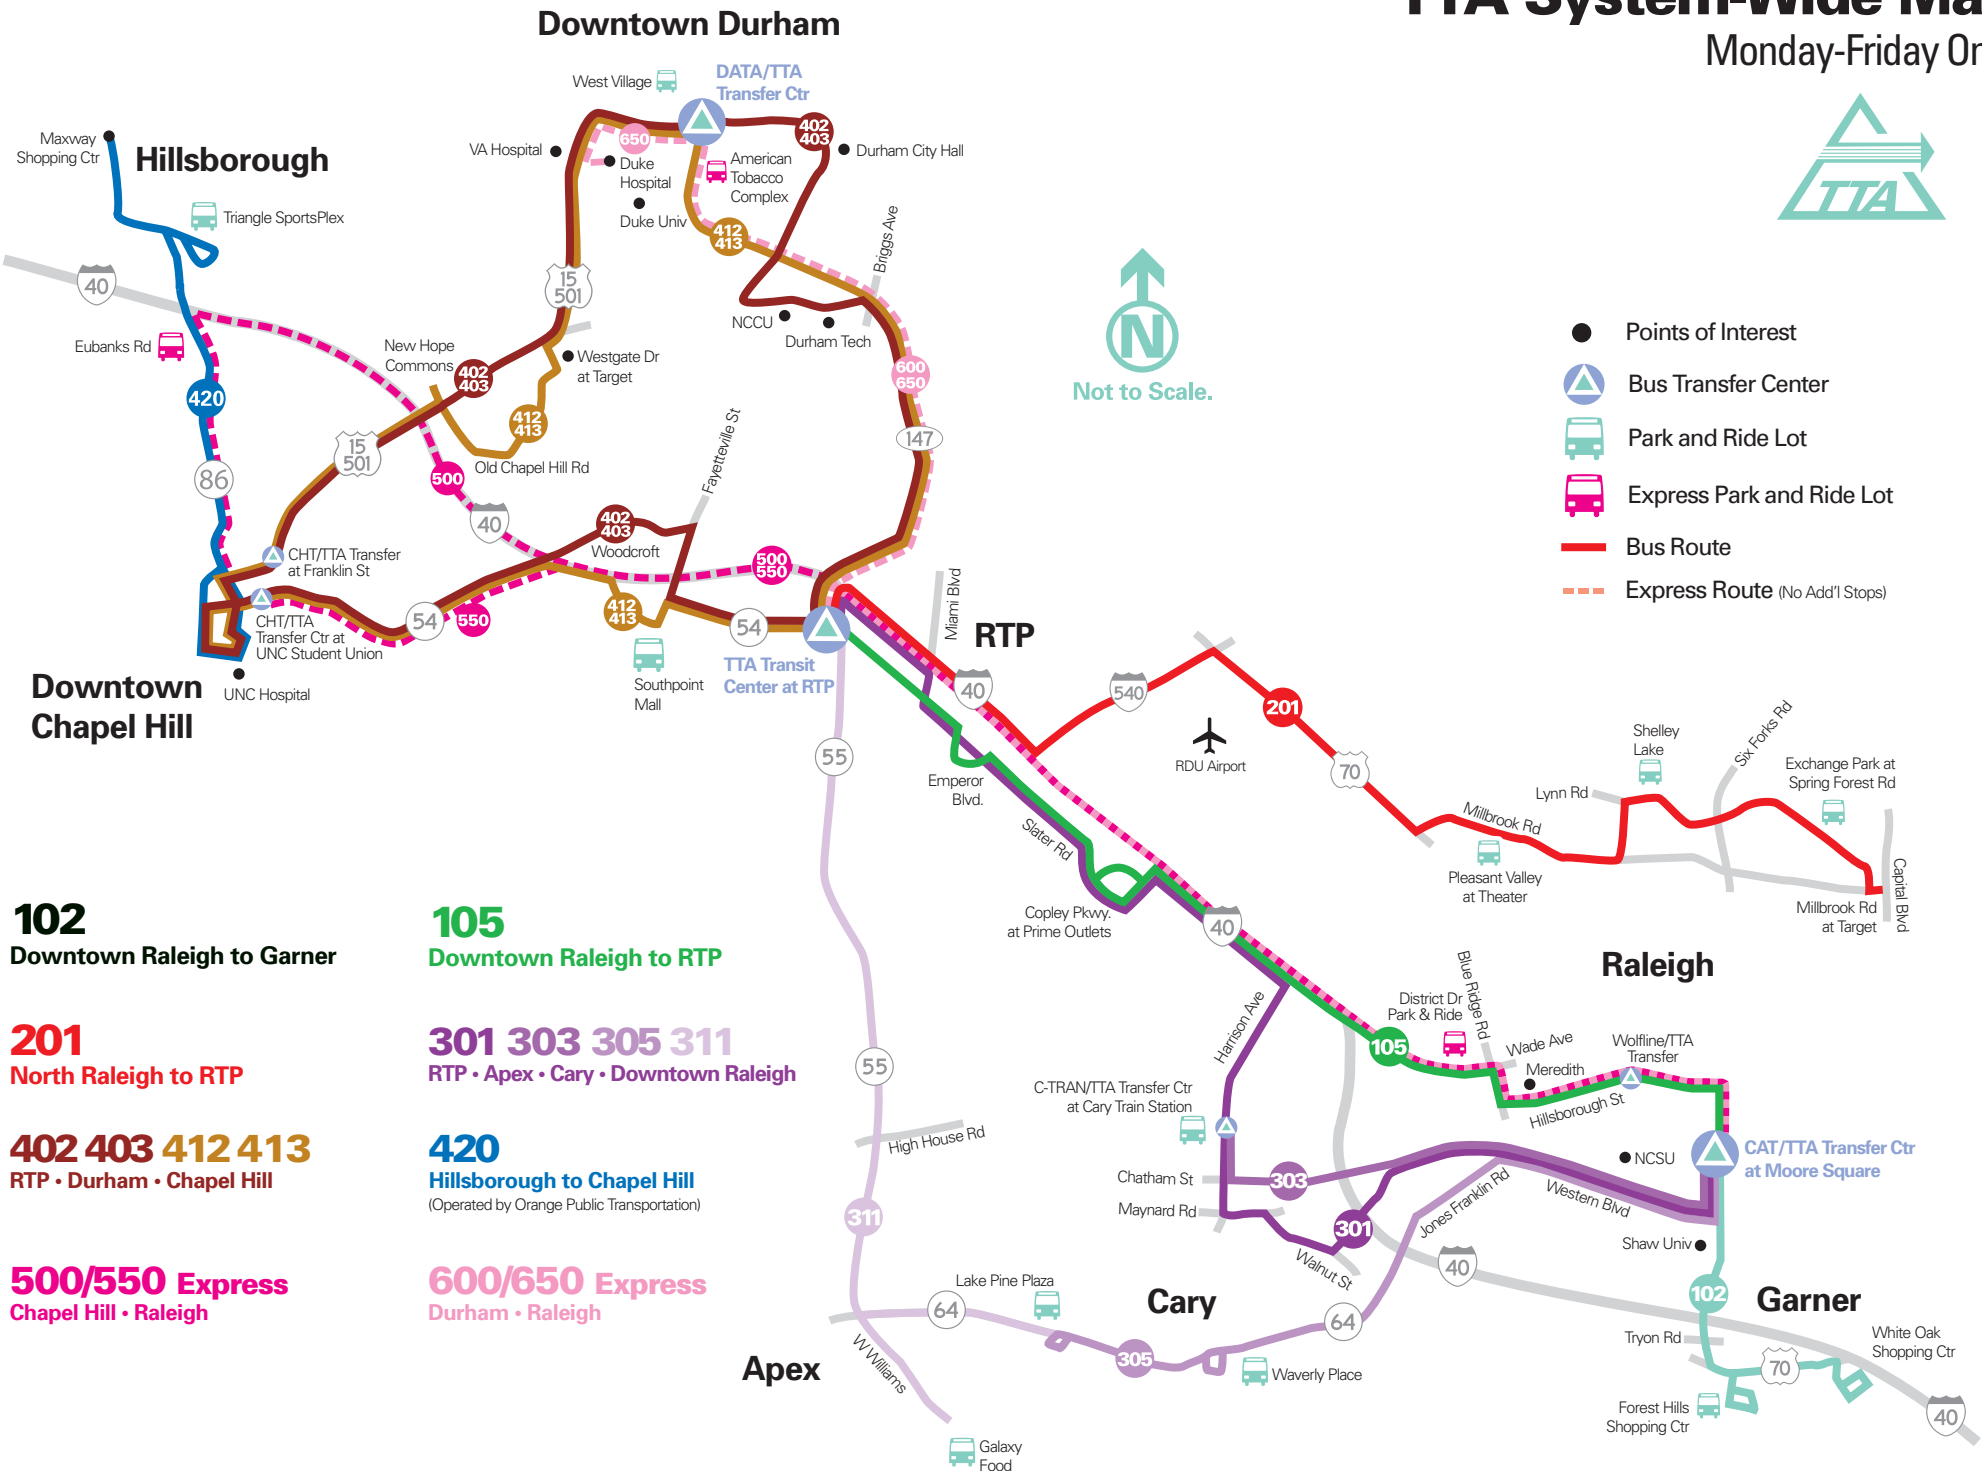

TTA System-Wide Map

Monday-Friday Only

- Points of Interest
- △ Bus Transfer Center
- 🚌 Park and Ride Lot
- 🚗 Express Park and Ride Lot
- Bus Route
- - - Express Route (No Add'l Stops)

Downtown Chapel Hill

102
Downtown Raleigh to Garner

201
North Raleigh to RTP

402 403 412 413
RTP • Durham • Chapel Hill

500/550 Express
Chapel Hill • Raleigh

105
Downtown Raleigh to RTP

301 303 305 311
RTP • Apex • Cary • Downtown Raleigh

420
Hillsborough to Chapel Hill
(Operated by Orange Public Transportation)

600/650 Express
Durham • Raleigh

Apex

Cary

Raleigh

Garner

RTP

Downtown Durham

Hillsborough