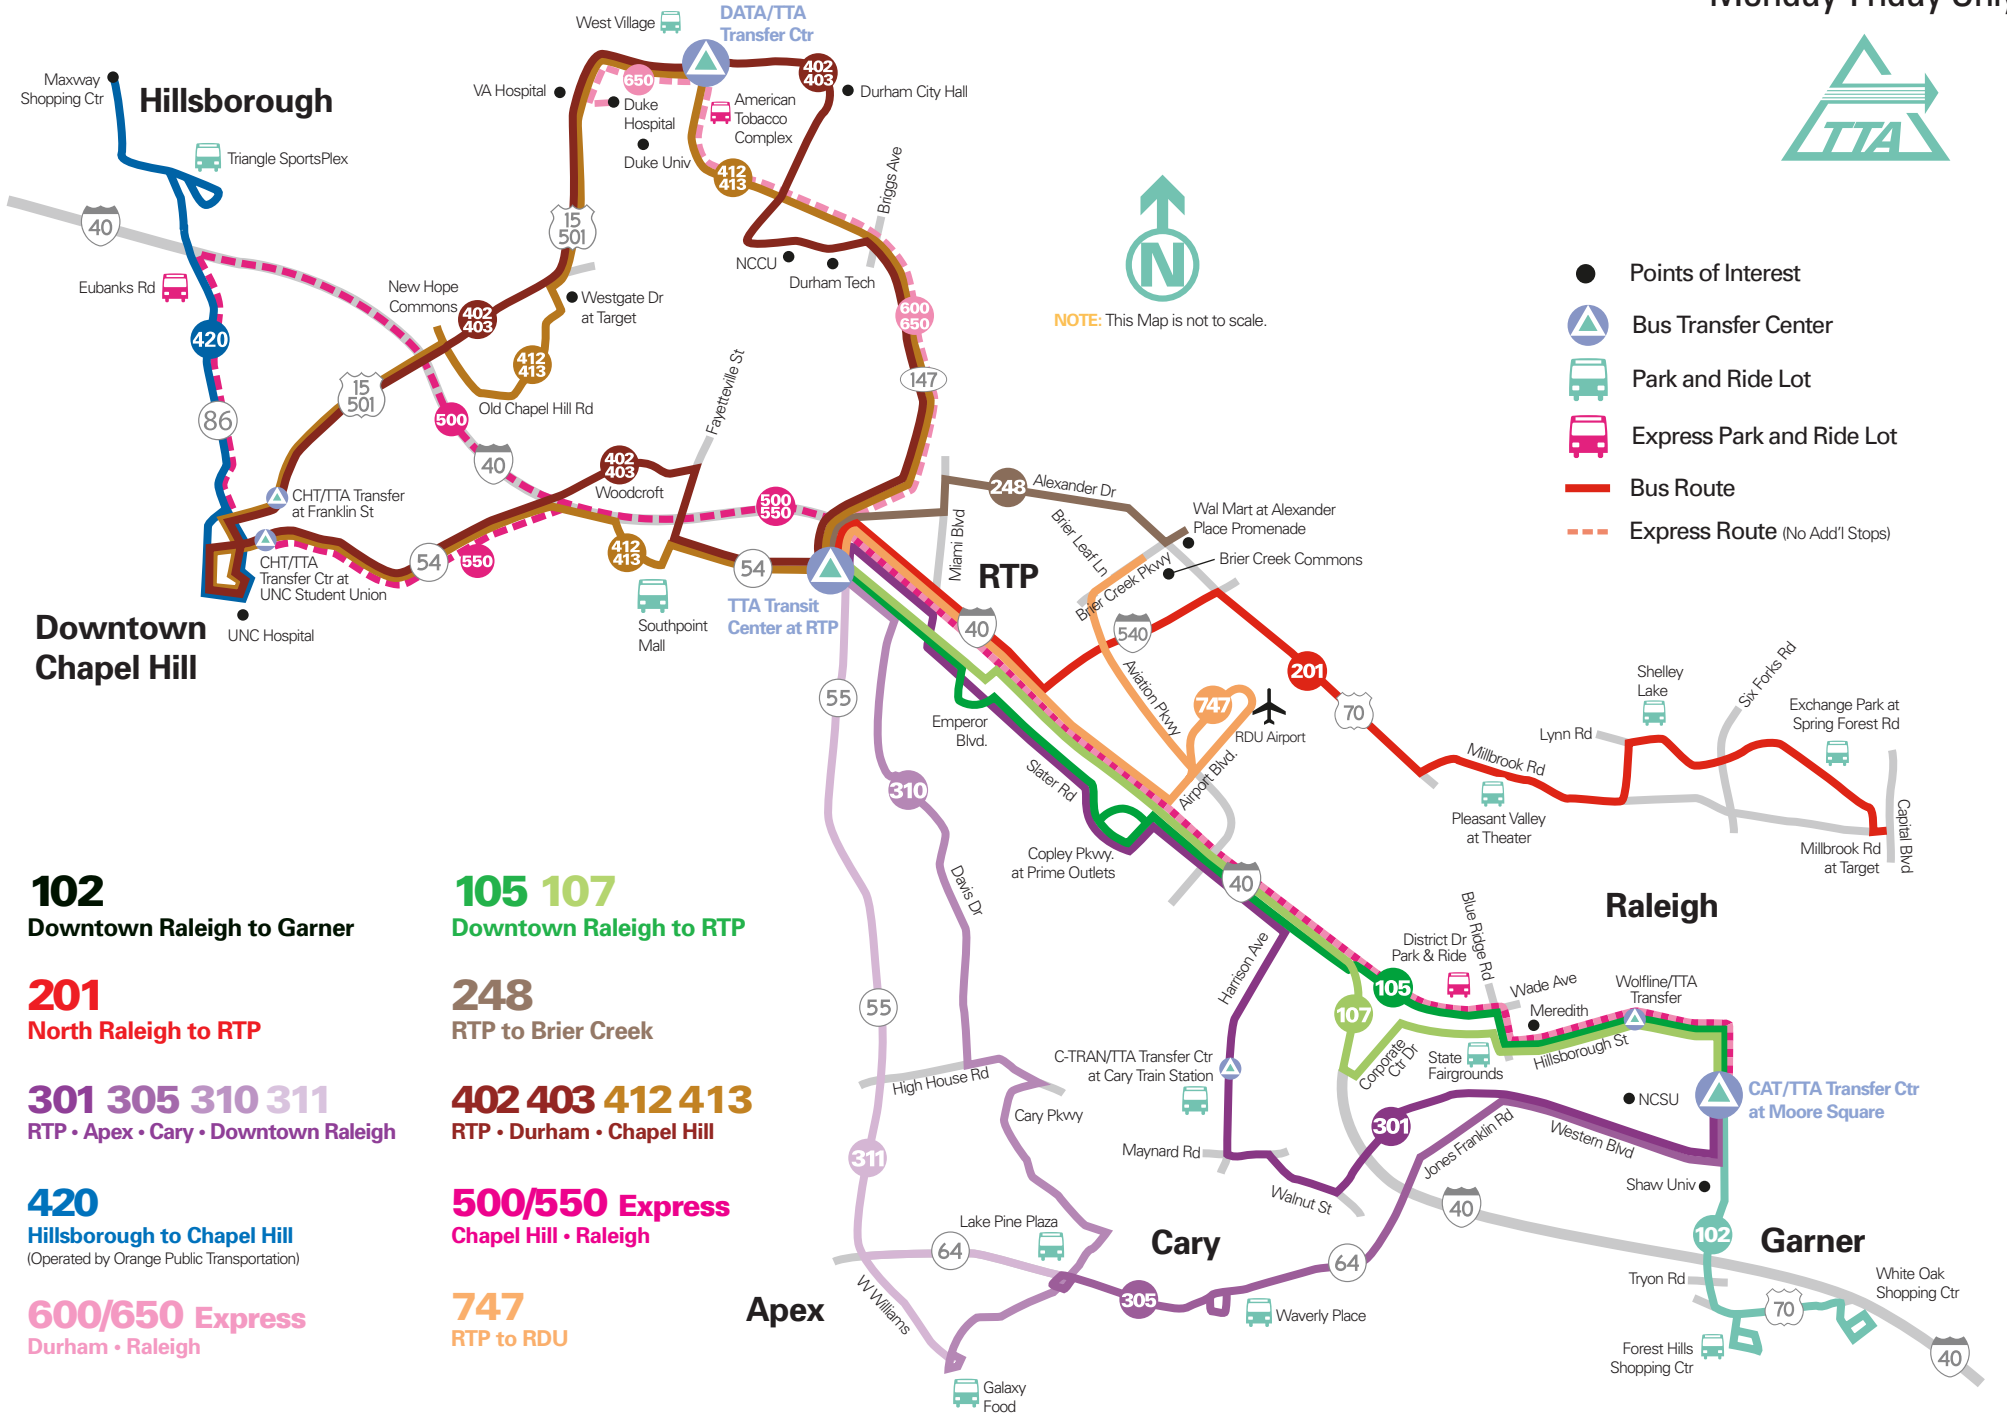

TTA System-Wide Map

Monday-Friday Only

Downtown Durham

NOTE: This Map is not to scale.

- Points of Interest
- △ Bus Transfer Center
- 🚌 Park and Ride Lot
- 🚗 Express Park and Ride Lot
- Bus Route
- - - Express Route (No Add'l Stops)

Hillsborough

Downtown Chapel Hill

102
Downtown Raleigh to Garner

201
North Raleigh to RTP

301 305 310 311
RTP • Apex • Cary • Downtown Raleigh

420
Hillsborough to Chapel Hill
(Operated by Orange Public Transportation)

600/650 Express
Durham • Raleigh

105 107
Downtown Raleigh to RTP

248
RTP to Brier Creek

402 403 412 413
RTP • Durham • Chapel Hill

500/550 Express
Chapel Hill • Raleigh

747
RTP to RDU

Apex

Cary