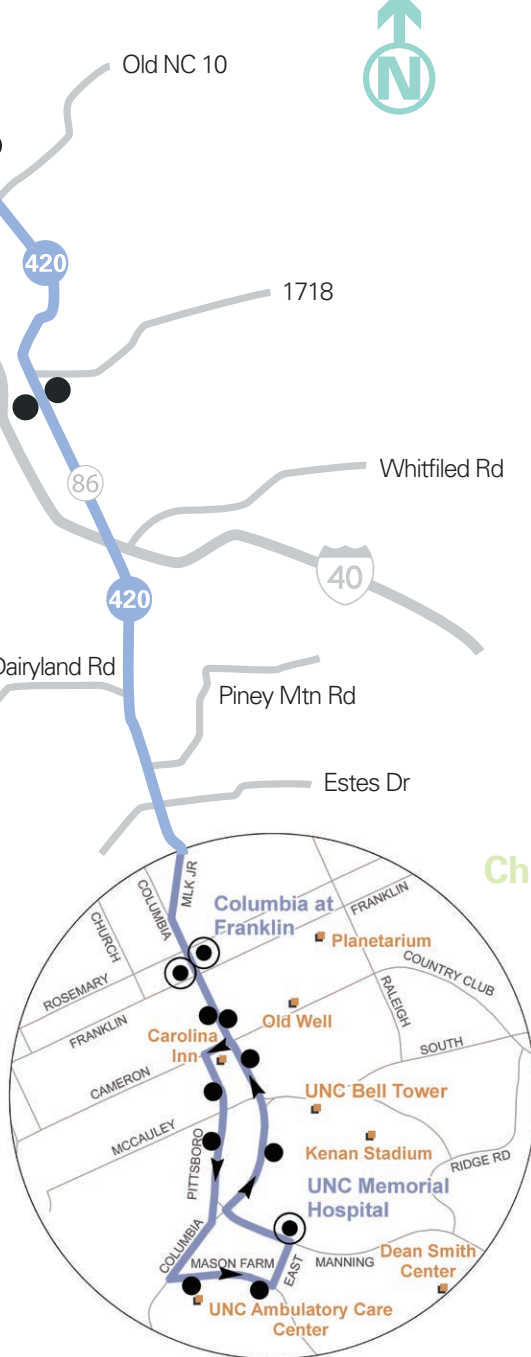

420

Major Stops

Chapel Hill to Hillsborough

	420	420	420	420	420	420	420	420	420	420	420	420
Manning Dr at UNC Hospital		6:55 am	8:13 am	9:31 am	10:49 am	11:55 am	1:01 pm	2:08 pm	3:14 pm	4:32 pm	5:50 pm	
N Columbia St at Rosemary St		7:01 am	8:19 am	9:37 am	10:54 am	12:00 pm	1:06 pm	2:13 pm	3:20 pm	4:38 pm	5:56 pm	
Triangle SportsPlex Park and Ride		7:24 am	8:42 am	10:00 am	11:15 am	12:21 pm	1:27 pm	2:34 pm	3:43 pm	5:01 pm	6:19 pm	
Churton St near King St		7:30 am	8:48 am	10:06 am	11:19 am	12:25 pm	1:31 pm	2:38 pm	3:49 pm	5:07 pm	6:25 pm	
Maxway Shopping Ctr		7:32 am	8:50 am	10:08 am	11:21 am	12:27 pm	1:33 pm	2:40 pm	3:51 pm	5:09 pm	6:27 pm	

There is no midday service on this route. Bus stop locations are occasionally changed. Please call 549-9999 to verify current bus stop locations.

This timetable shows the times and departures at major stops along the bus route and contains a map showing the entire trip. The bus will also stop at designated bus stop signs along the route. When you want to exit the bus, please press the strip located above the seats at least one-half block before your stop.

Hillsborough

420 makes additional stops along:
NC Hwy 86

420 makes additional stops along:
S Columbia St
Pittsboro St
Mason Farm Rd
Center East Ramp

Chapel Hill

TTA 420 Hillsborough to Chapel Hill

- Major stops
- Other stops
- Bus Transfer Center
- Park and Ride Lot