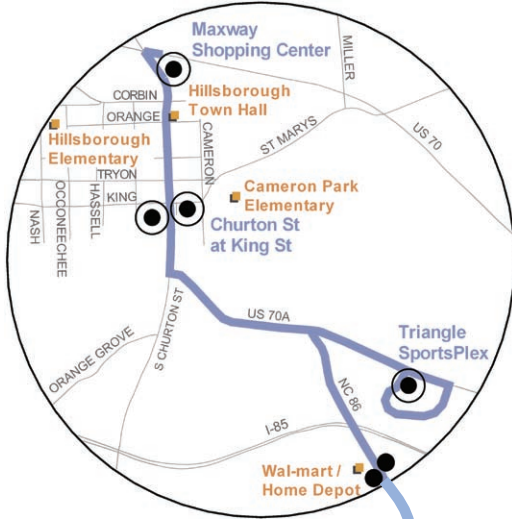

420

Major Stops

Chapel Hill to Hillsborough

	420	420	420	420	420	420	420	420	420	420	420	420
Manning Dr at UNC Hospital		6:55 am	8:13 am	9:31 am	10:49 am	11:55 am	1:01 pm	2:08 pm	3:14 pm	4:32 pm	5:50 pm	
N Columbia St at Rosemary St		7:01 am	8:19 am	9:37 am	10:54 am	12:00 pm	1:06 pm	2:13 pm	3:20 pm	4:38 pm	5:56 pm	
Triangle SportsPlex Park and Ride		7:24 am	8:42 am	10:00 am	11:15 am	12:21 pm	1:27 pm	2:34 pm	3:43 pm	5:01 pm	6:19 pm	
Churton St near King St		7:30 am	8:48 am	10:06 am	11:19 am	12:25 pm	1:31 pm	2:38 pm	3:49 pm	5:07 pm	6:25 pm	
Maxway Shopping Ctr		7:32 am	8:50 am	10:08 am	11:21 am	12:27 pm	1:33 pm	2:40 pm	3:51 pm	5:09 pm	6:27 pm	

Hillsborough to Chapel Hill

	420	420	420	420	420	420	420	420	420	420	420	420
Maxway Shopping Ctr	6:15 am	7:33 am	8:51 am	10:09 am	11:22 am	12:28 pm	1:35 pm	2:41 pm	3:52 pm	5:10 pm	6:28 pm	
Churton St near King St	6:17 am	7:35 am	8:53 am	10:11 am	11:23 am	12:29 pm	1:36 pm	2:42 pm	3:54 pm	5:12 pm	6:30 pm	
Triangle SportsPlex Park and Ride	6:23 am	7:41 am	8:59 am	10:17 am	11:28 am	12:34 pm	1:41 pm	2:47 pm	4:00 pm	5:18 pm	6:36 pm	
N Columbia St at Franklin St (Qdoba)	6:46 am	8:04 am	9:22 am	10:40 am	11:48 am	12:54 pm	2:01 pm	3:07 pm	4:23 pm	5:41 pm	6:59 pm	
Manning Dr at UNC Hospital	6:54 am	8:12 am	9:30 am	10:48 am	11:54 am	1:00 pm	2:07 pm	3:13 pm	4:31 pm	5:49 pm	7:07 pm	

Hillsborough

420 makes additional stops along:
NC Hwy 86

420 makes additional stops along:
S Columbia St
Pittsboro St
Mason Farm Rd
Center East Ramp

Chapel Hill

TTA 420 Hillsborough to Chapel Hill

- Major stops
- Other stops
- Bus Transfer Center
- Park and Ride Lot